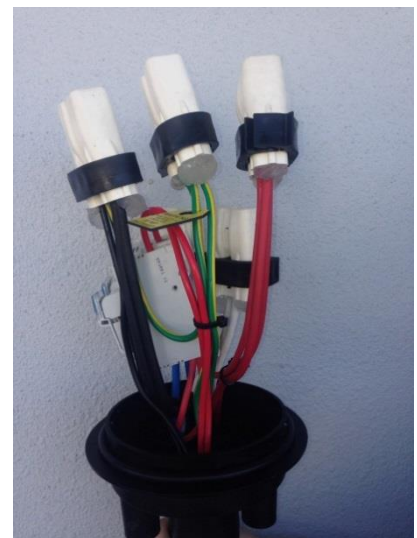

Each kit comprises all components to complete joints to the latest requirements.

Single Phase Kits	
Product Code	Description
MMRSPA	Single Phase Fused Joint
MMRSPB	Single Phase Fused Joint with Tee-Off
MMRSPC	Single Phase Tee off (no Fuse)
MMRSPD	Single Phase Fused Joint with Bridge Tee-Off
MMRSPE	Single Phase Fused Joint Sub-circuit Remote connection
MMRSPF	Single Phase Fused Joint sub-circuit Local Road light Pole Connection

Three Phase Kits	
Product Code	Description
MMR3PA	Three Phase Fused Joint
MMR3PB	Three Phase Fused Joint with Tee-Off
MMR3PC	Three Phase Tee off (no Fuse)
MMR3PD	Three Phase Fused Joint with Bridge Tee-Off
MMR3PE	Three Phase Fused Joint Sub-circuit Remote connection
MMR3PF	Three Phase Fused Joint sub-circuit Local Road light Pole Connection